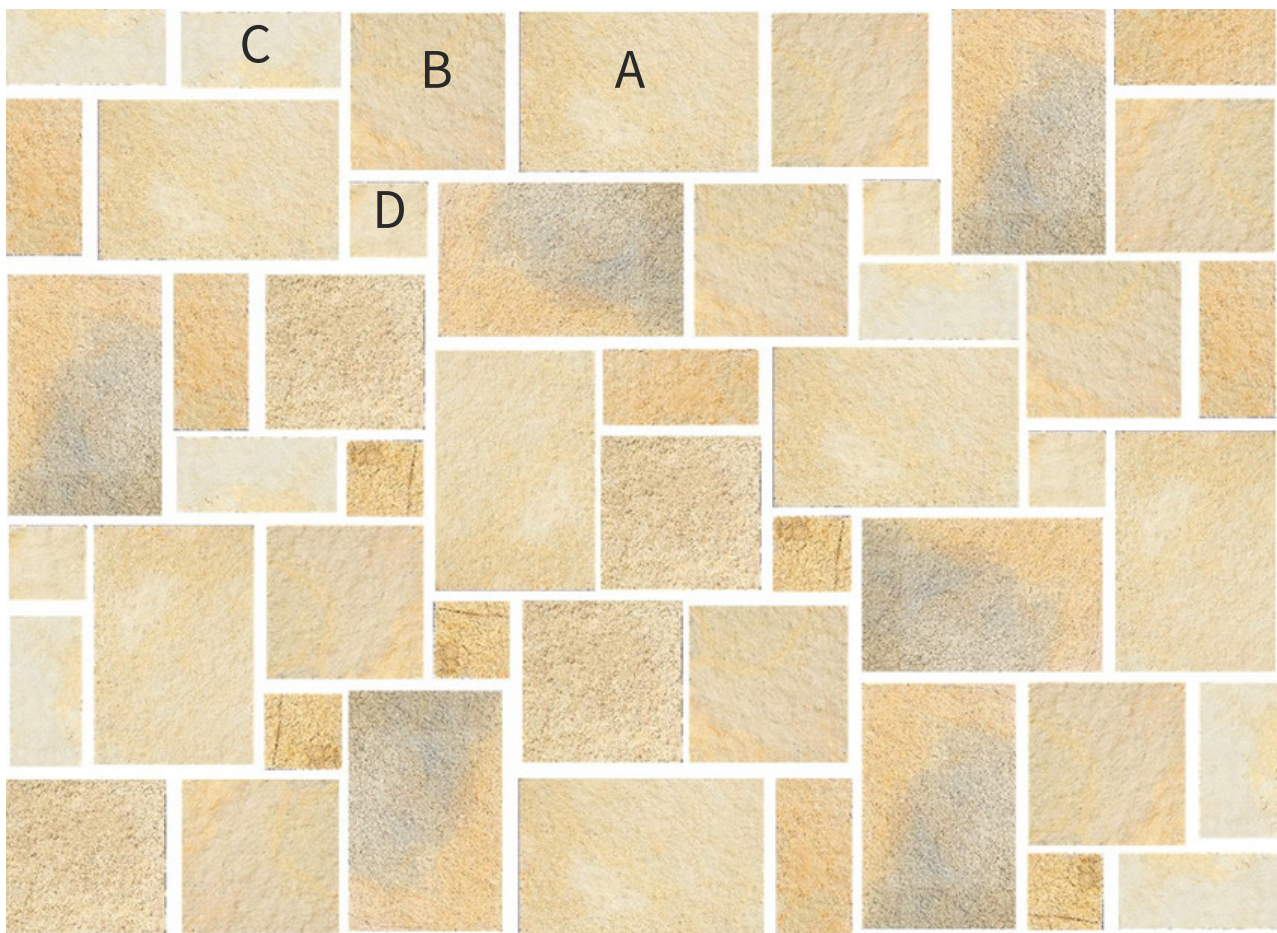

PRODUCT LAYING PATTERN

Yellow Limestone Patio Pack.

Finish: Natural Riven

A: 900 x 600 x 22mm (13 No) **B:** 600 x 600 x 22mm (13 No)

C: 600 x 300 x 22mm (13 No) **D:** 300 x 300 x 22mm (9 No)

Pack Coverage: Approx 15m²

Joint Width: 10mm