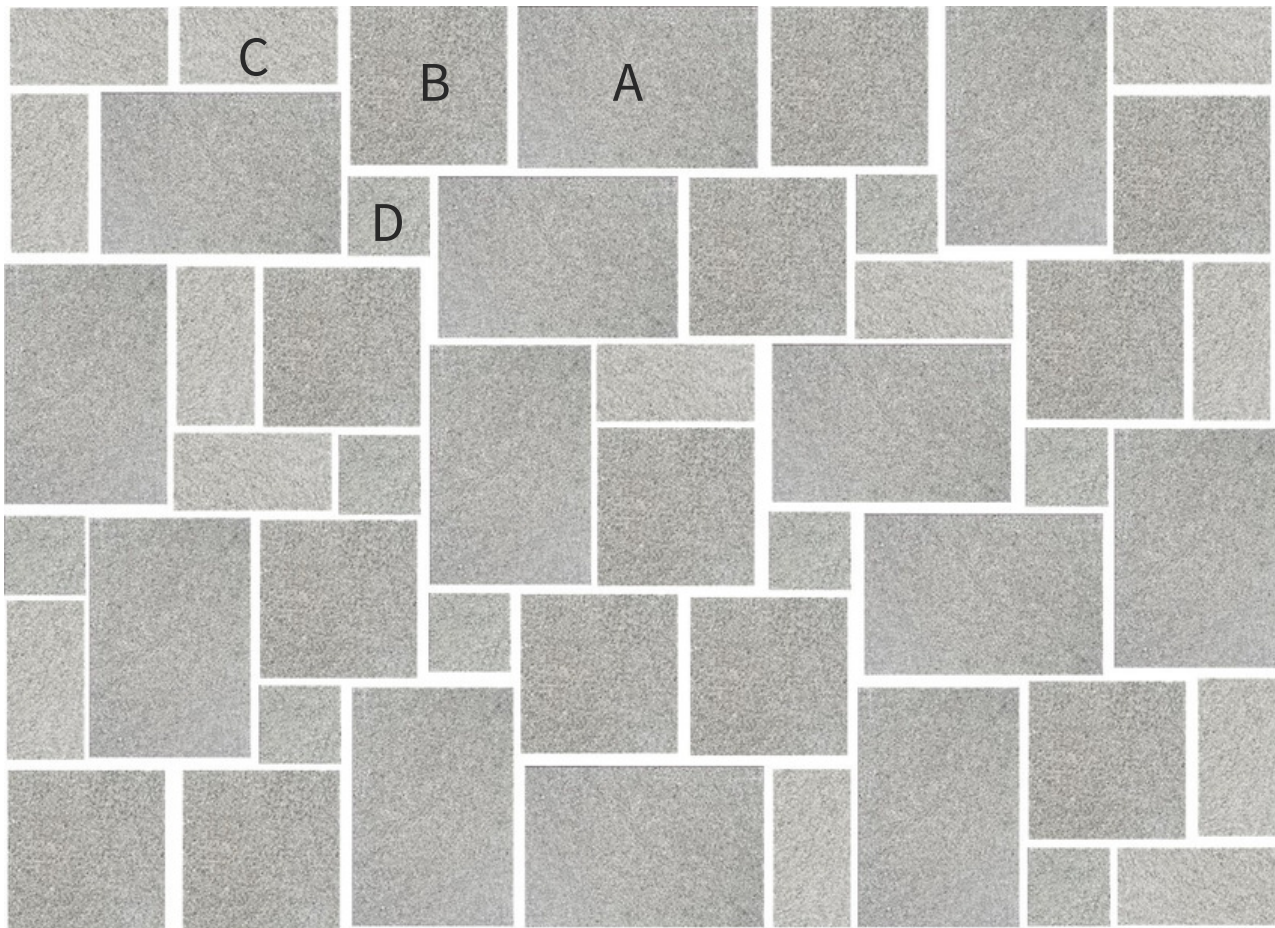

PRODUCT LAYING PATTERN

T-Grey Limestone Patio Pack.

Finish: Natural Riven

A: 900 x 600 x 22mm (13 No) **B:** 600 x 600 x 22mm (13 No)

C: 600 x 300 x 22mm (13 No) **D:** 300 x 300 x 22mm (9 No)

Pack Coverage: Approx 15m²

Joint Width: 10mm