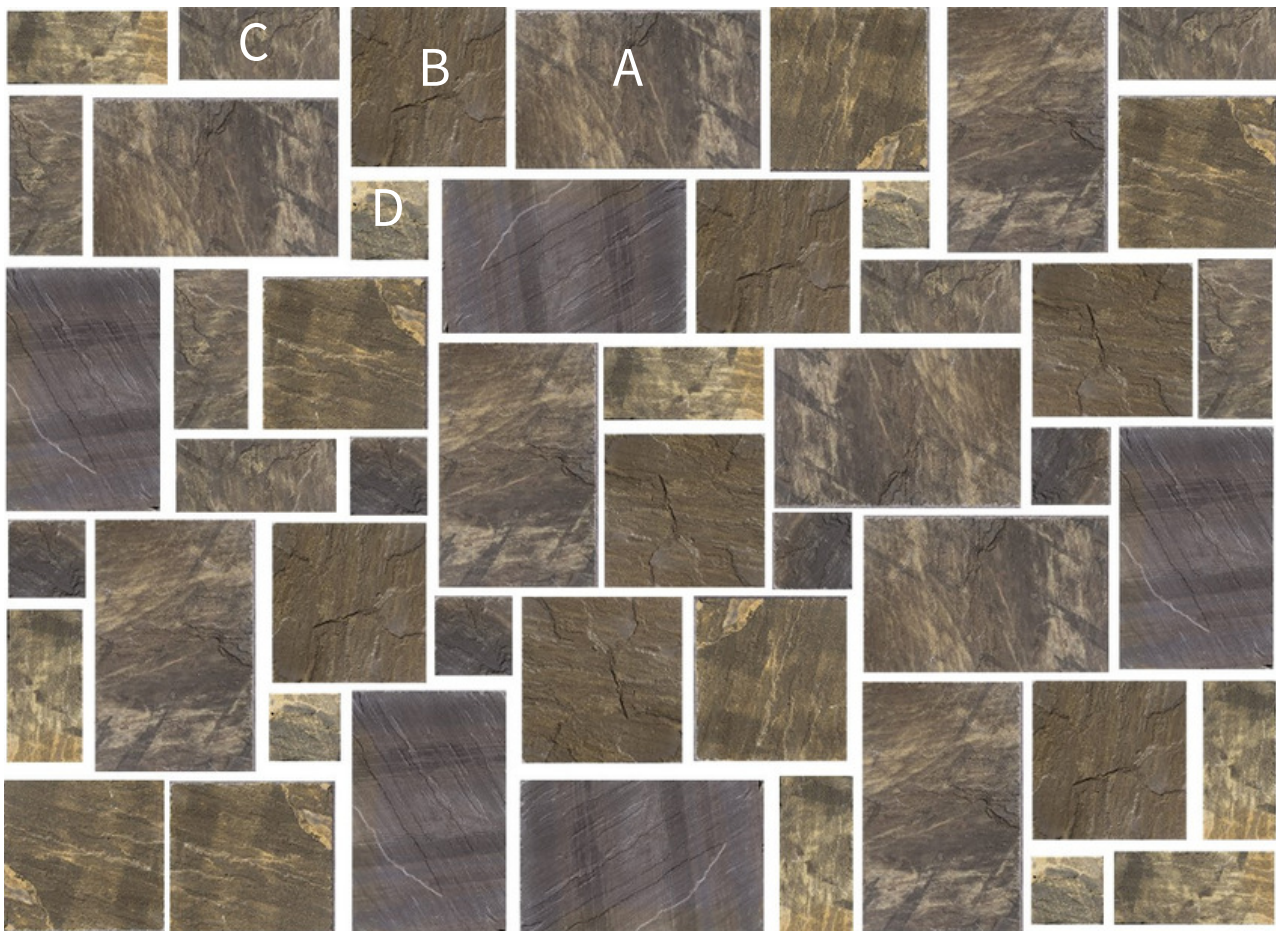

PRODUCT LAYING PATTERN

Cider Black Sandstone Patio Pack.

Finish: Natural Riven

A: 900 x 600 x 22mm (13 No) **B:** 600 x 600 x 22mm (13 No)

C: 600 x 300 x 22mm (13 No) **D:** 300 x 300 x 22mm (9 No)

Pack Coverage: Approx 15m²

Joint Width: 10mm