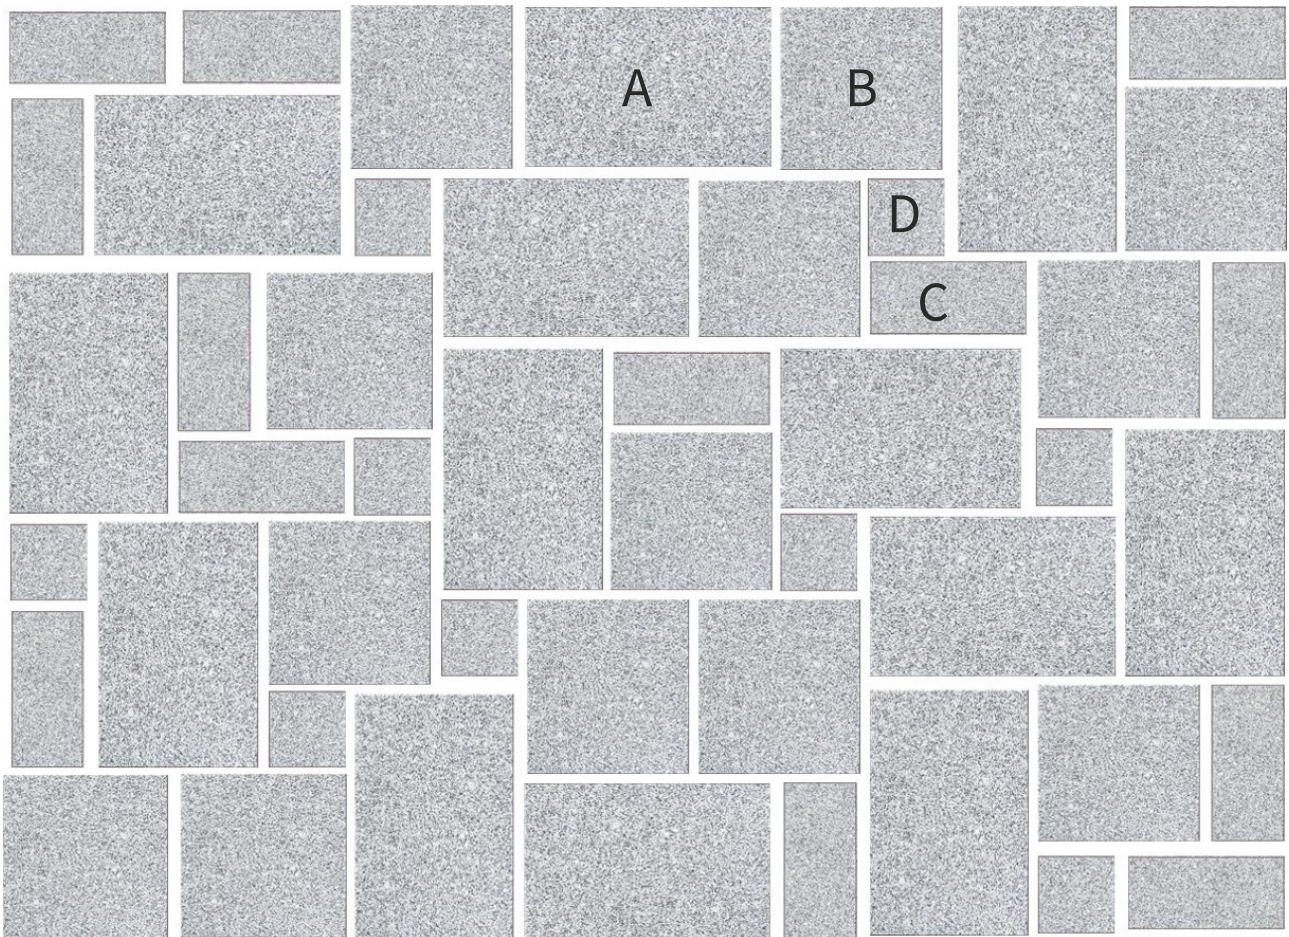

PRODUCT LAYING PATTERN

Silver Granite Patio Pack.

Finish: Flamed

A: 900 x 600 x 25mm (13No) **B:** 600 x 600 x 25mm (13No)

C: 600 x 300 x 25mm (13No) **D:** 300 x 300 x 25mm (9No)

Pack Coverage: Approx 15m²

Joint Width: 10 mm